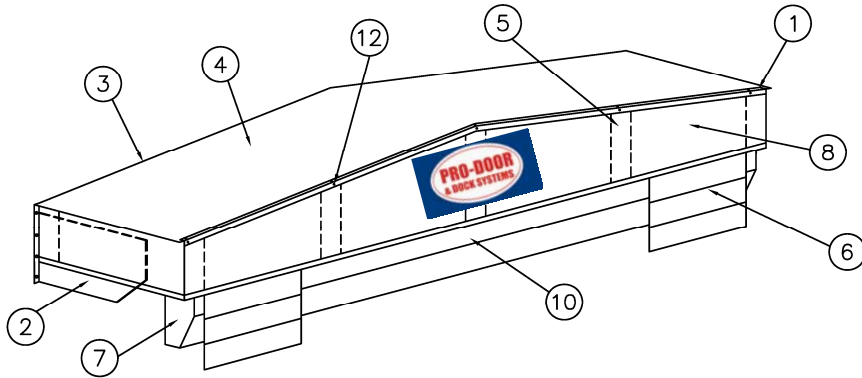

SPECIFICATION

PRO DOOR Rain shroud can be retrofitted to your existing unit to keep rain water out of the loading dock area.

A foam wiper blade design creates a tight seal against the top of the trailer to keep rain water out of the loading dock area.

This economical design is virtually maintenance free with no mechanical parts to wear out.

Offers a wide Variety of Custom Solutions to Satisfy Your Dock Requirements

No.	DESCRIPTION
1	GALVANIZED TRIM ANGLE
2	GALVANIZED SIDE SUPPORT
3	PRESSURE TREATED WOOD FRAME
4	POLYETHYLENE SHEETING
5	STIFFENERS
6	10" x 20" WEAR FLAPS
7	FOAM PAD
8	STORAGE CURTAIN
9	3/8" x 3" SLEEVE ANCHOR
10	DOUBLE LAYER OF FABRIC
11	3/8" x 1 7/8" SLEEVE ANCHOR
12	#14 x 1 1/2" WOOD SCREWS Z/P

KEEP WATER OUT BEFORE IT BECOMES A PROBLEM

- Eliminate wet and slippery conditions in the loading dock area that can jeopardize employee safety
- Increase employee comfort and productivity
- The rain shroud diverts water off truck and away from the loading dock area.
- Decline approach driveways and yard jockeys can increase water flow into your building off the top of trailer.