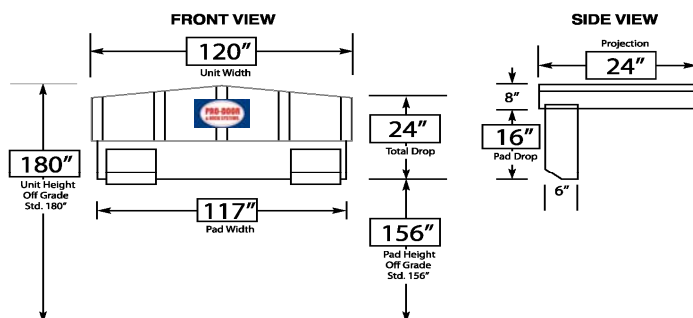

SPECIFICATION

PRO DOOR Rain shroud can be retrofitted to your existing unit to keep rain water out of the loading dock area.

A foam wiper blade design creates a tight seal against the top of the trailer to keep rain water out of the loading dock area.